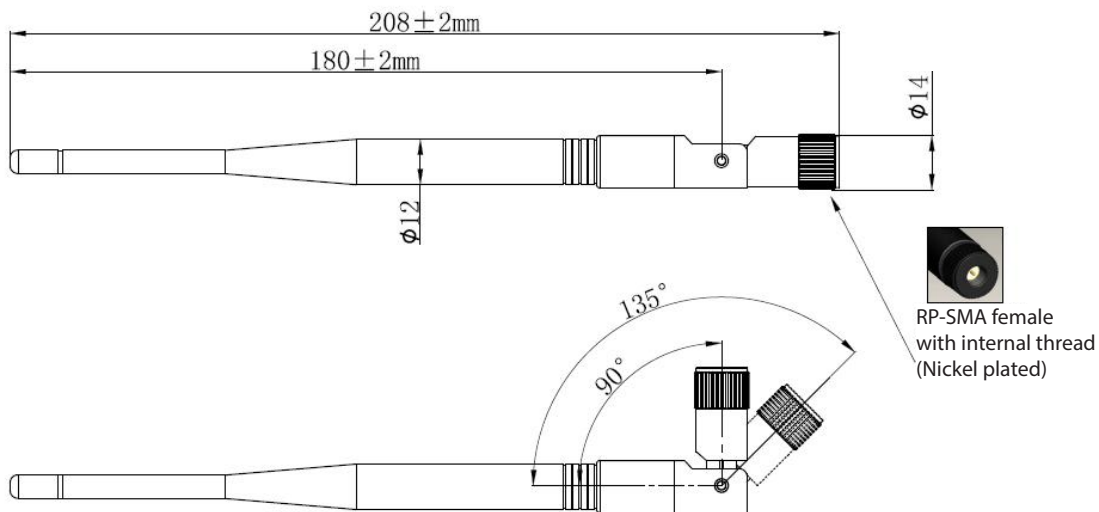

Antenna BASGE-ANT902

Specifications

Frequency:	902MHz
Gain:	0.86 dBi
Impedance:	50 Ohms
Efficiency value:	25%
Polarization:	Vertical
VSWR:	≤2.0
Operating Temperature Range:	-0 to 60°C
Connector:	RP-SMA female
Dimensions:	208 x 14mm